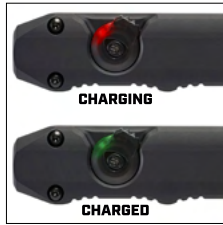

## WEDGE®

COMPACT, RECHARGEABLE EDC FLASHLIGHT

Rotatable switch with constant on or THRO® mode

LED charge status indicator

Available Colors:

The Wedge is a compact, high-performance EDC light designed for clean pocket carry. It's outfitted with an intuitive rotating thumb switch that provides tactile control over the constant on and THRO® (Temporarily Heightened Regulated Output) modes.

### KEY FEATURES

- Two lighting modes: Constant on and THRO for maximum brightness
- Thin, ergonomic design fits comfortably in your hand and provides clean pocket carry
- Waterproof USB charge port on tail end of light
- Grooved for a sure grip

### ITEM NUMBERS

Description	UPC	Item #
Wedge - Includes USB-C cord and wrist lanyard - Black - Box	080926-88810-4	88810
Wedge - Includes USB-C cord and wrist lanyard - Coyote - Box	080926-88811-1	88811
Wedge - Includes USB-C cord and wrist lanyard - Red - Box	080926-88814-2	88814