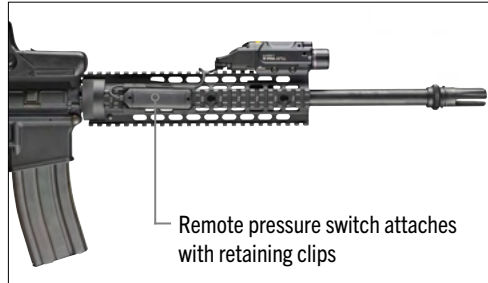

TLR[®] RM 2 LASER

HIGH CANDELA RAIL-MOUNTED LIGHT WITH RED LASER

Available Colors:

The low-profile TLR RM 2 Laser features a longer reaching, tighter beam; provides increased candela while maintaining the lumen output. Independently operating push-button and remote pressure switches provide the security of knowing you'll always have light. System is packaged as a kit offering everything you need to mount to your long gun.

KEY FEATURES

- Integrated red laser
- 22,000 candela; 297m beam
- Independently operating push-button switch and remote pressure switch
- Front-loading battery capability
- Safe-off feature prevents accidental activation; saves batteries

OUTPUT

LUMENS	1,000
CANDELA	22,000
DISTANCE	297m
RUN TIME	1.5 hrs

Strobe runs 3 hours

ITEM NUMBERS

Description	UPC	Item #
TLR RM 2 Laser - System - Includes remote pressure switch, mounting clips, and (2) CR123A lithium batteries - Black	080926-69447-7	69447
TLR RM 2 Laser - Light only - Includes (2) CR123A lithium batteries - Black	080926-69448-4	69448

BATTERY

- Powered by (2) CR123A lithium batteries

MATERIAL/DURABILITY

- 6000 Series machined aircraft aluminum with black anodized finish
- Switch housing: Impact and chemical-resistant engineered polymer
- High temperature, shock-mounted, impact-resistant BOROFLOAT[®] glass lens
- IPX4 water-resistant