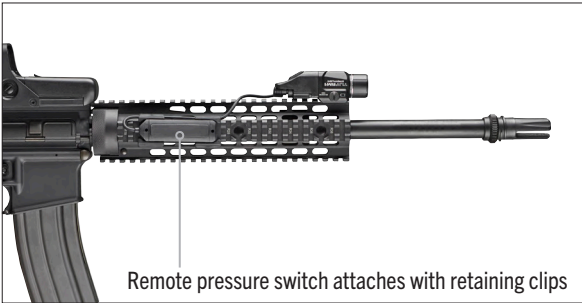

TLR[®] RM 1

HIGH CANDELA RAIL-MOUNTED LIGHT

Available Colors: ●

The low-profile TLR RM 1 features a longer reaching, tighter beam; provides increased candela while maintaining the lumen output. Independently operating push-button and remote pressure switches provide the security of knowing you'll always have light. System is packaged as a kit offering everything you need to mount to your long gun.

KEY FEATURES

- Produces 11,000 candela; 210m beam
- Features independently operating push-button switch or remote pressure switch
- Front-loading battery capability
- Safe-off feature prevents accidental activation; saves batteries

OUTPUT

LUMENS	500
CANDELA	11,000
DISTANCE	210m
RUN TIME	1.5 hrs

Strobe runs 3 hours

ITEM NUMBERS

Description	UPC	Item #
TLR RM 1 - System - Includes remote pressure switch, mounting clips, CR123A lithium battery - Black	080926-69440-8	69440
TLR RM 1 - Light only - Includes key kit and CR123A lithium battery - Black	080926-69441-5	69441
TLR RM 1 - Includes Dual Remote Switch - Black	080926-69442-2	69442

BATTERY

- Powered by (1) CR123A lithium battery

MATERIAL/DURABILITY

- 6000 Series machined aircraft aluminum with black anodized finish
- Switch housing: Impact- and chemical-resistant engineered polymer
- High temperature, shock-mounted, impact-resistant BOROFLOAT[®] glass lens
- IPX7 waterproof to 1m for 30 minutes