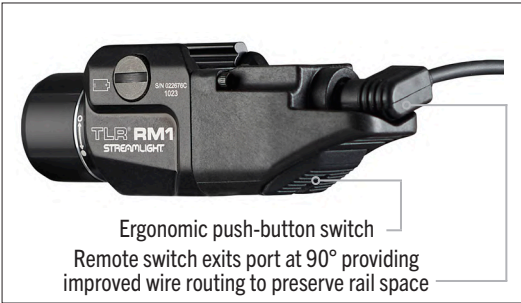

TLR[®] RM 1

HIGH CANDELA RAIL-MOUNTED LIGHT

Available Colors: ●

The low-profile TLR RM 1 features a longer reaching, tighter beam; provides increased candela while maintaining the lumen output. Independently operating push-button and remote pressure switches provide the security of knowing you'll always have light. System is packaged as a kit offering everything you need to mount to your long gun.

KEY FEATURES

- Produces 11,000 candela; 210m beam
- Features independently operating push-button switch or remote pressure switch
- Front-loading battery capability
- Safe-off feature prevents accidental activation; saves batteries

OUTPUT

LUMENS	500
CANDELA	11,000
DISTANCE	210m
RUN TIME	1.5 hrs

Strobe runs 3 hours

ITEM NUMBERS

Description	UPC	Item #
TLR RM 1 - System - Includes remote pressure switch, mounting clips, CR123A lithium battery - Black	080926-69440-8	69440
TLR RM 1 - Light only - Includes key kit and CR123A lithium battery - Black	080926-69441-5	69441
TLR RM 1 - Includes Dual Remote Switch - Black	080926-69442-2	69442

BATTERY

- Powered by (1) CR123A lithium battery

MATERIAL/DURABILITY

- 6000 Series machined aircraft aluminum with black anodized finish
- Switch housing: Impact- and chemical-resistant engineered polymer
- High temperature, shock-mounted, impact-resistant BOROFLOAT[®] glass lens
- IPX7 waterproof to 1m for 30 minutes