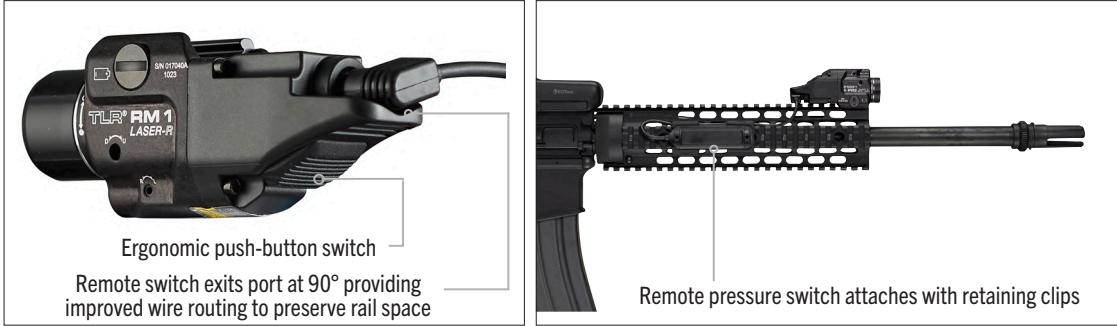

TLR[®] RM 1 LASER

HIGH CANDELA RAIL-MOUNTED LIGHT WITH RED LASER

Available Colors: ●

The low-profile TLR RM 1 Laser features a longer reaching, tighter beam. It's designed to provide increased candela while maintaining the lumen output. Independently operating push-button and remote pressure switches provide the security of knowing you'll always have light. System is packaged as a kit offering everything you need to mount to your long gun.

KEY FEATURES

- HPL face cap produces 11,000 candela; 210m beam
- White LED with integrated 640-660nm red laser
- Features independently operating push-button switch or remote pressure switch
- Front-loading battery capability

OUTPUT

LUMENS	500
CANDELA	11,000
DISTANCE	210m
RUN TIME	1.5 hrs

Strobe runs 3 hours // Laser runs 60 hours

ITEM NUMBERS

Description	UPC	Item #
TLR RM 1 Laser - System - Includes remote pressure switch, mounting clips and CR123A lithium battery - Black	080926-69445-3	69445
TLR RM 1 Laser - Light only - Includes key kit and CR123A lithium battery - Black	080926-69446-0	69446

BATTERY

- Powered by (1) CR123A lithium battery

MATERIAL/DURABILITY

- 6000 Series machined aircraft aluminum with black anodized finish
- Switch housing: Impact- and chemical-resistant engineered polymer
- High temperature, shock-mounted, impact-resistant BOROFLOAT[®] glass lens
- IPX4 water-resistant