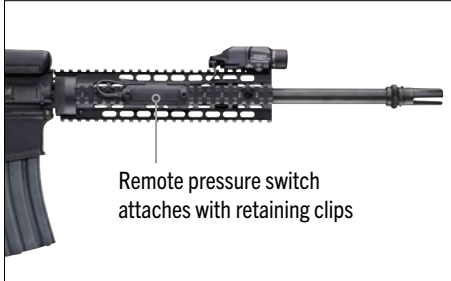

TLR[®] RM 1 HL-X

MULTI-FUEL, HIGH-LUMEN, RAIL-MOUNTED LIGHT

Remote pressure switch attaches with retaining clips

Ergonomic push-button switch
Remote switch exits at 90° providing improved wire routing to preserve rail space

Available Colors: 

The multi-fuel, low-profile TLR[®] RM 1 HL-X features a longer reaching, tighter beam and enhanced lumens and candela when using our SL-B9[®] rechargeable battery pack. Independently operating push-button and remote pressure switches provide the security of knowing you'll always have light.

KEY FEATURES

- Securely attaches to long guns with MIL Standard 1913 rails
- Front-loading battery capability
- Safe-off feature prevents accidental activation; saves batteries

OUTPUT

	SL-B9	CR123A
LUMENS	1,000	500
CANDELA	22,000	11,000
DISTANCE	297m	210m
RUN TIME	30 min	1.5 hrs

Strobe runs 3 hours

ITEM NUMBERS

Description	UPC	Item #
TLR RM 1 HL-X USB - System - Includes key kit, mounting hardware, momentary pressure switch, (1) SL-B9 battery pack, and USB-C cord - Black	080926-69483-5	69483
TLR RM 1 HL-X USB - Light Only - Includes key kit, (1) SL-B9 rechargeable battery pack, and USB-C cord - Black	080926-69484-2	69484