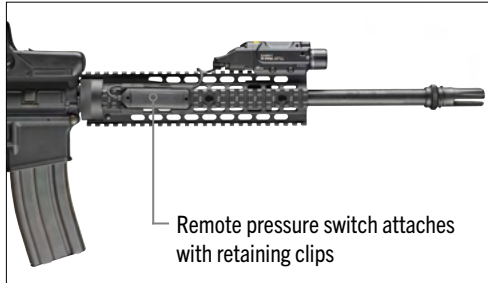

TLR[®] RM 2 LASER-G

HIGH CANDELA RAIL-MOUNTED LIGHT WITH GREEN LASER

Available Colors:

The low-profile TLR RM 2 Laser-G features a longer reaching, tighter beam; provides increased candela while maintaining the lumen output. Independently operating push-button and remote pressure switches provide the security of knowing you'll always have light. System is packaged as a kit offering everything you need to mount to your long gun.

KEY FEATURES

- Integrated green laser
- 22,000 candela; 297m beam
- Independently operating push-button switch and remote pressure switch
- Front-loading battery capability
- Safe-off feature prevents accidental activation; saves batteries

OUTPUT

LUMENS	1,000
CANDELA	22,000
DISTANCE	297m
RUN TIME	1.5 hrs

Strobe runs 3 hours

ITEM NUMBERS

Description	UPC	Item #
TLR RM 2 Laser-G - System - Includes remote pressure switch, mounting clips, and (2) CR123A lithium batteries - Black	080926-69453-8	69453
TLR RM 2 Laser-G - Light only - Includes (2) CR123A lithium batteries - Black	080926-69454-5	69454

BATTERY

- Powered by (2) CR123A lithium batteries

MATERIAL/DURABILITY

- 6000 Series machined aircraft aluminum with black anodized finish
- Switch housing: Impact and chemical-resistant engineered polymer
- High temperature, shock-mounted, impact-resistant BOROFLOAT[®] glass lens
- IPX4 water-resistant