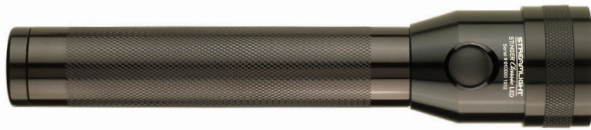

STINGER® CLASSIC LED

RECHARGEABLE LED FLASHLIGHT

Available Colors:

Compact and rechargeable, the Stinger Classic was designed to replicate the size and shape of the original xenon Stinger model with refreshed technology providing a brighter light and longer run time.

KEY FEATURES

- Custom optic design provides smooth beam
- Multiple charging options
- High / Medium / Low / Strobe modes

OUTPUT

	HIGH	MEDIUM	LOW
LUMENS	500	260	100
CANDELA	13,000	6,500	3,100
DISTANCE	230m	161m	111m
RUN TIME	2.75 hrs	5.5 hrs	10 hrs

Strobe runs 7.5 hours

ITEM NUMBERS

Description	UPC	Item #
Stinger Classic LED - 120V/100V AC - 2 Smart Charges	080926-75662-5	75662
Stinger Classic LED - 12V DC Smart Charge (NiMH)	080926-75675-5	75675
Stinger Classic LED - Without Charger	080926-75660-1	75660

DIMENSIONS

LENGTH: 7.65 in (19.43 cm)

WEIGHT: 11.1 oz (315g)
W/ BATTERY

WARRANTY

Limited lifetime warranty
Visit streamlight.com for full warranty information

ITEMS

Description	UPC	Item #
Stinger Classic LED - 120V/100V AC/12V DC - Smart Charge	080926-75663-2	75663
Stinger Classic LED - 120V/100V AC/12V DC - PiggyBack	080926-75666-3	75666
Stinger Classic LED - 230V AC/12V DC - 1 Holder Steady Charge (NiMH)	080926-75674-4	75674
Stinger Classic LED - 230V AC/12V DC - 2 Holders Steady Charge (NiMH)	080926-75672-6	75672
Stinger Classic LED - 240V AC/12V DC - 2 Holders	080926-75680-9	75680
Stinger Classic LED - 100V AC - 1 Steady Charge	080926-75668-7	75668
Stinger Classic LED - 100V AC - 2 Holders Steady Charge	080926-75667-0	75667
Stinger Classic LED - 12V DC Smart Charge	080926-75664-9	75664
Stinger Classic LED - Without Charger (NiMH)	080926-75661-8	75661