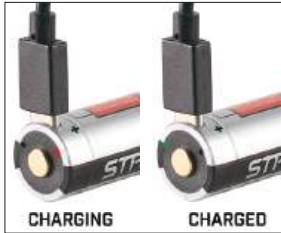

## SL-B26<sup>®</sup> LI-ION BATTERY PACK

PROTECTED LI-ION USB RECHARGEABLE BATTERY PACK

Charge via USB source or bank charger for departmental use

Transform your multi-fuel, high-performance lighting tools into rechargeable systems with the SL-26 protected lithium-ion battery pack.

Organize, store, and charge your batteries with Streamlight's eight-unit bank charger for the SL-B26 battery packs.

### KEY FEATURES

SL-B26 Battery Pack:

- Charge status indicator
- Charge via USB-C input or eight-unit bank charger
- Integrated safety circuit protects from overcharge/overdischarge

Bank Charger:

- Bank charger stores and charges up to eight SL-B26 battery packs
- Low-profile (1"; 2.54 cm) minimal mounting area required
- Charge indicators over each battery slot;  
Red: Charging // Green: Charged