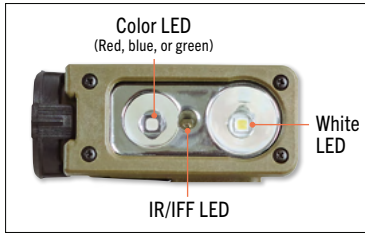

SIDEWINDER® X

HIGH-OUTPUT, MULTI-FUEL FLASHLIGHT WITH TILTING HEAD

UC Model allows user to select two of three color options

Available Colors:

The multi-fuel Sidewinder X meets a variety of illumination requirements with multiple color LEDs at different outputs along with various hands-free options. It features a 185° tilting head and belt/gear clip for aiming of the beam. A “survival mode” provides low-level lighting for 100+ hours.

OUTPUT

	White LED			
	HIGH	MED 1	MED 2	LOW
LUMENS	275	80	35	5
CANDELA	3,200	900	400	50
DISTANCE	113m	60m	40m	14m
RUN TIME Alkaline	4.75 hrs	13 hrs	30 hrs	150+ hrs
RUN TIME CR123A	2.75 hrs	8 hrs	19 hrs	100+ hrs

Strobe runs 10.5 hrs (AA) // 5.75 hrs (CR123A)

		IR & Color LEDs			
		IR	RED	BLUE	GREEN
HIGH MODE	LUMENS	12mW	6.5	2.0	8.0
	CANDELA	---	40	12	83
	DISTANCE	---	13m	7m	18m
	RUN TIME Alkaline	40 hrs	50 hrs		
	RUN TIME CR123A	20 hrs	30 hrs		
LOWER MODE RUN TIMES	MED 2 (60%)	130 hrs (AA) 65 hrs (CR123A)	100 hrs (AA) // 70 hrs (CR123A)		
	MED 1 (25%)	330 (AA) 170 hrs (CR123A)	250 hrs (AA) // 150 hrs (CR123A)		
	LOW (5%)	600+ hrs (AA) 300+ hrs (CR123A)	300+ hrs (AA) // 200+ hrs (CR123A)		
	STROBE	100+ hrs (AA) // 50+ hrs (CR123A)			

ITEM NUMBERS

Description	UPC	Item #
Sidewinder X - Military Model - White, red, blue, and IR LEDs - Includes E-Mount and (2) AA alkaline batteries - Coyote	080926-14800-0	14800
Sidewinder X - Military Model - White, red, blue, and IR LEDs - Includes (2) AA alkaline batteries - Coyote	080926-14801-7	14801