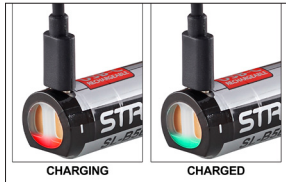

PROTAC[®] 2.0 HEADLAMP

HIGH-LUMEN, USB RECHARGEABLE HEADLAMP

Metal sleeve protects the USB port (slide back to access)

Rechargeable battery with LED charge indicator

Available Colors: ●

The high-performance ProTac 2.0 headlamp produces 2,000 lumens without sacrificing run time. Powered by an SL-B50[®] battery pack that can be charged inside of the light.

OUTPUT

	HIGH	MEDIUM	LOW
LUMENS	2,000	650	110
CANDELA	14,500	4,200	750
DISTANCE	241m	130m	55m
RUN TIME	2.25 hrs	4.5 hrs	25 hrs

ITEM NUMBERS

Description	UPC	Item #
ProTac 2.0 Headlamp - Includes SL-B50 battery pack, rubber and elastic head straps and USB-C cord - Black	080926-89001-5	89001

ACCESSORIES

	Description	UPC	Item #
	Green Filter	080926-89012-1	89012
	22" (55.58 cm) USB-C Cord	080926-22084-3	22084
	SL-B50 Battery Pack - 1 PK	080926-22111-6	22070
	SL-B50 Battery Pack - 2 PK	080926-22112-3	22081

KEY FEATURES

- 2,000 lumens
- TEN-TAP[®] programming switch allows user selection of programs: 1) High/medium/low (factory default); 2) High only; 3) Low/high
- One-handed momentary and constant on operation