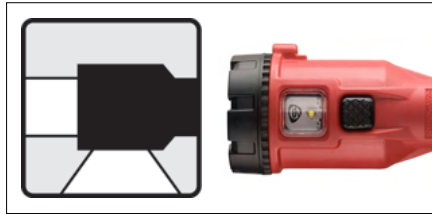

DUALIE® 3AA ATEX

ZONE 0, MULTI-FUNCTION FLASHLIGHT

Dual beams for forward and downward facing light

Available Colors:

One light, two beams: choose one spot beam or one flood light or both. The 3AA Dualie provides two types of illumination for multi-directional lighting and special uses. Intuitive activation allows you to use either beam or both at the same time. This intrinsically safe flashlight allows you to see your entire work area and helps you avoid slips, trips, and falls.

KEY FEATURES

- Zone 0 rated
- Features two beams that intersect for optimum path illumination with no blind spots
- Dual head switches for easy beam selection and one-handed operation

OUTPUT

	SPOT	FLOOD	COMBO
LUMENS	140	140	245
CANDELA	7,300	80	--
DISTANCE	171m	8m	--
RUN TIME	18 hrs	18 hrs	9 hrs

BATTERY

- Uses (3) AA alkaline batteries; also accepts (3) AA lithium batteries

MATERIAL/DURABILITY

- Durable, non-conductive, corrosion-proof polymer resin; rocky stipple texture for a sure grip
- Unbreakable polycarbonate face cap and side lens with scratch-resistant coating
- Rugged, integrated, snag-free clip (with optional magnet) conforms to body; grabs onto shirts, pockets and gear for hands-free use
- Magnet model features a magnetic clip with integrated hang hook for hands-free use
- IP67 dust-tight and waterproof to 1m for 30 minutes
- 2m impact resistance tested