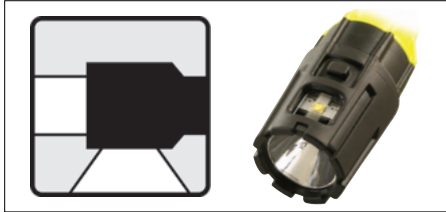

DUALIE® 2AA

COMPACT, INTRINSICALLY SAFE, MULTI-FUNCTION FLASHLIGHT

Dual beams for forward and downward facing light

Integrated magnet

Available Colors:

See what's ahead of you and right in front of your feet with the compact Dualie 2AA. Its bright light, which shines both ahead of you and downward, helps you avoid slips, trips, and falls.

KEY FEATURES

- Features two beams that intersect for optimum path illumination with no blind spots
- Dual head switches for easy beam selection and one-handed operation

OUTPUT

	SPOT	FLOOD	COMBO
LUMENS	115	115	175
CANDELA	3,100	75	--
DISTANCE	111m	17m	--
RUN TIME	24 hrs	24 hrs	15 hrs