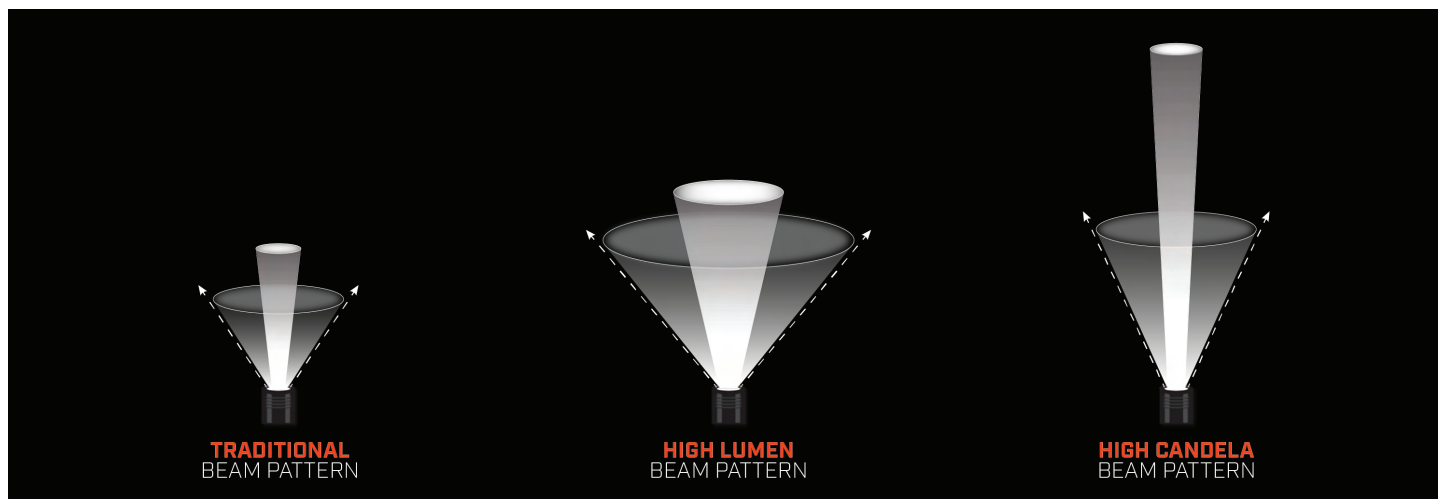

	HIGH	LOW
LUMENS	2,000	250
CANDELA	85,000	11,500
DISTANCE	583m	214m
RUN TIME	2.5 hrs	11 hrs

Strobe runs 4.5 hours

- TEN-TAP® programming allows for selection of three different operating programs: 1) high/strobe 2) high only 3) low/high
- Tail switch features a push-button switch and a port for a remote pressure switch for operational switch redundancy
- Waterproof without remote switch installed; water-resistant with remote pressure switch installed

TLR® RM 1 HL-X MULTI-FUEL HIGH CANDELA LONG GUN LIGHT

TLR RM 1 HL-X - System - Includes remote pressure switch, key kit, SL-B9® battery pack and USB cord#69483
 TLR RM 1 HL-X - Light Only - Includes key kit, SL-B9® battery pack and USB cord#69484

	SL-B9	CR123A
LUMENS	1,000	500
CANDELA	22,000	11,000
DISTANCE	297m	210m
RUN TIME	30 min	1.5 hrs

- Produces a longer reaching, tighter beam - provides more candela while maintaining the lumen output
- Independently operating push-button switch or remote pressure switch
 - Remote pressure switch exits at 90° providing improved wire routing option while preserving rail space
- Multi-Fuel: uses one SL-B9® USB rechargeable lithium-ion battery pack or one CR123A lithium battery
- “Safe off” feature prevents accidental activation, saves batteries
- Front loading battery
- Kit includes everything you need to mount to your long gun (remote pressure switch kit, key kit)
- Waterproof

Beam Patterns Explained

Choosing the best gun light means pairing the right beam with your needs. Streamlight's range of gun lights offers Traditional, High Lumen, and High Candela options, each designed with features tailored to different tactical applications. Whether you need wide area visibility, a powerful pinpoint beam, or a mix of both, Streamlight has a solution to keep you ready for any challenge.