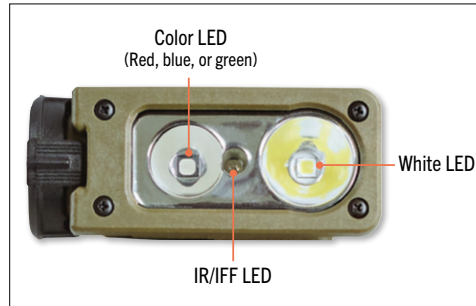

SIDEWINDER® X MULTI-FUEL MILITARY HELMET LIGHT

- Sidewinder X - UC (User Configurable) Model - Includes (2) "AA" alkaline batteries - Coyote.....#14803
- Sidewinder X Military Model - White, Red, Blue, IR LEDs - Includes E-Mount and (2) "AA" alkaline batteries - Coyote.....#14800
- Sidewinder X Military Model - White, Red, Blue, IR LEDs - Includes (2) "AA" alkaline batteries - Coyote.....#14801
- Sidewinder X Aviation Model - White, Green, Blue, IR LEDs - Includes MOLLE retainer and (2) "AA" alkaline batteries - Coyote.....#14802

WHITE LED	HIGH	MEDIUM 2	MEDIUM 1	LOW
LUMENS	275	80	35	5
CANDELA	3,200	900	400	50
DISTANCE	113m	60m	40m	14m
RUN TIME [AA]	4.75 hrs	13 hrs	30 hrs	150+ hrs
RUN TIME [CR123A]	2.75 hrs	8 hrs	19 hrs	100+ hrs

Strobe runs 10.5 hours [AA]; 5.75 hours [CR123A]

- Features white, IR, and colored LEDs, each with high, medium 2, medium 1, low, and strobe modes
- Available in the following configurations:
  - Military Model – White / Red / Blue / IR LEDs
  - Aviation Model – White / Green / Blue / IR LEDs
  - User Configurable Model – White / 2 LED Color Options (Red, Green, or Blue) / IR LEDs
- Push-button switch; pull-to-turn locking rotary selector knob
- Waterproof
- Uses two AA alkaline batteries (included) or one CR123A lithium battery

MILITARY MODEL

AVIATION MODEL

USER CONFIGURABLE MODEL