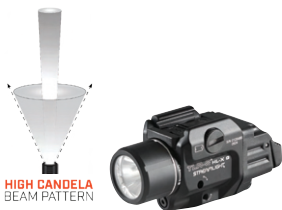

SL-B9 (DEFAULT)	SL-B9 (PROGRAMMABLE)	CR123A
LUMENS	1,000	500	500
CANDELA	22,000	11,000	11,000
DISTANCE	297m	210m	210m
RUN TIME	30 min	1 hr	1.5 hrs

Laser only: runs 10 hours

- Multi-Fuel: uses SL-B9® battery pack or CR123A lithium battery
- Front-loading battery
- “Safe off” feature prevents accidental activation, saves batteries
- Interchangeable paddle switches
- Water-resistant