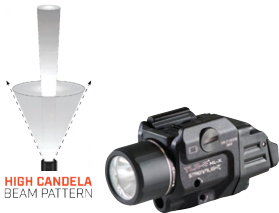

SL-B9 (DEFAULT)	SL-B9 (PROGRAMMABLE)	CR123A
LUMENS	1,000	500	500
CANDELA	22,000	11,000	11,000
DISTANCE	297m	210m	210m
RUN TIME	30 min	1 hr	1.5 hrs

Laser only: runs 29 hours

- Multi-Fuel: uses SL-B9® battery pack or CR123A lithium battery
- Front-loading battery
- “Safe off” feature prevents accidental activation, saves batteries
- Interchangeable paddle switches
- Water-resistant

TLR-8® HL-X G USB MULTI-FUEL, HIGH-LUMEN, HIGH-CANDELA GUN LIGHT WITH GREEN LASER

TLR-8 HL-X G USB – Includes mounting kit with key, multi-tool, interchangeable switches, one SL-B9 battery pack and USB-C cord - Black.....#69475