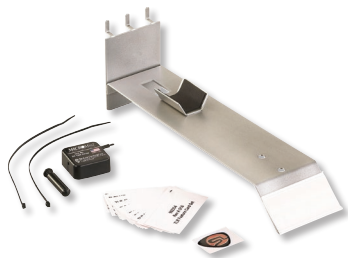

MODULAR DISPLAY UNITS & BRACKETS

MODULAR DISPLAYS

OPTIONS FOR MODULAR DISPLAYS WITHOUT PRODUCTS:

- EMPTY BASE TO HOLD LANTERNS
- WITH CRADLE TO HOLD PRODUCT
- WITH A BASE TO HOLD A CHARGER
- WITH SELECTION OF INSERT CARDS
- EMPTY BASE TO CUSTOMIZE WITH YOUR OWN PRODUCT MIX
- WITH SPECIAL BASE TO HOLD HEADLAMP
- WITH A BASE TO HOLD A BLUE GUN FOR DISPLAYING A WEAPON-MOUNT LIGHT

#992020 - DISPLAY MODULAR BASE
CUSTOMIZE WITH YOUR CHOICE OF INSERT CARD AND UP TO THREE MODULAR BRACKETS.

#992225 - BRACKET KIT - TLR SERIES
DISPLAYS BLUE GUN AND TLR (NOT INCLUDED).
INCLUDES RETRACTOR, ZIP TIES, ROD, DOMED STICKER AND FEATURE CARD SET.