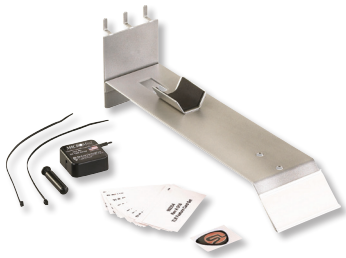

MODULAR DISPLAY UNITS & BRACKETS

MODULAR DISPLAYS

OPTIONS FOR MODULAR DISPLAYS WITHOUT PRODUCTS:

- EMPTY BASE TO HOLD LANTERNS
- WITH CRADLE TO HOLD PRODUCT
- WITH A BASE TO HOLD A CHARGER
- WITH SELECTION OF INSERT CARDS
- EMPTY BASE TO CUSTOMIZE WITH YOUR OWN PRODUCT MIX
- WITH SPECIAL BASE TO HOLD HEADLAMP
- WITH A BASE TO HOLD A BLUE GUN FOR DISPLAYING A WEAPON-MOUNT LIGHT

#992020 - DISPLAY MODULAR BASE
CUSTOMIZE WITH YOUR CHOICE OF INSERT CARD AND UP TO THREE MODULAR BRACKETS.

#992225 - BRACKET KIT - TLR SERIES
DISPLAYS BLUE GUN AND TLR (NOT INCLUDED).
INCLUDES RETRACTOR, ZIP TIES, ROD, DOMED STICKER AND FEATURE CARD SET.