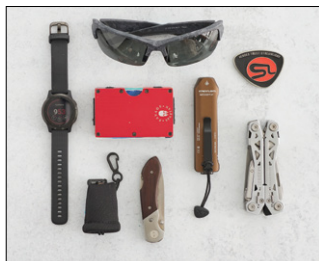

Another great addition to your EDC kit