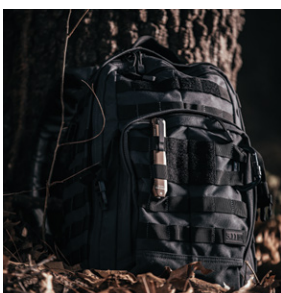

Securely attaches to MOLLE, turnout gear, harnesses, etc.