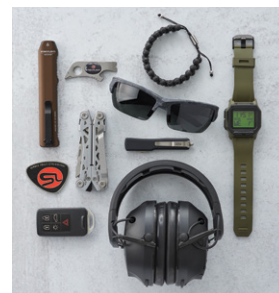

Small enough to fit in your tool bag

Designed for comfortable, deep pocket carry

The perfect addition to your EDC kit

WEDGE® XT

The Wedge XT features a push-button tail switch with a FIVE-TAP™ Lockout system, which prevents accidental activation inside your pocket or bag. Crafted from rugged anodized aluminum and features a waterproof USB-C port for use in virtually any weather condition.