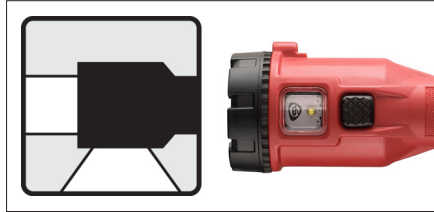

DUALIE® 3AA ATEX

ZONE 0, MULTI-FUNCTION FLASHLIGHT

Dual beams for forward and downward facing light

Available Colors: ●

One light, two beams: choose one spot beam or one flood light or both. The 3AA Dualie provides two types of illumination for multi-directional lighting and special uses. Intuitive activation allows you to use either beam or both at the same time. This intrinsically safe flashlight allows you to see your entire work area and helps you avoid slips, trips, and falls.

KEY FEATURES

- Zone 0 rated
- Features two beams that intersect for optimum path illumination with no blind spots
- Dual head switches for easy beam selection and one-handed operation

OUTPUT

	SPOT	FLOOD	COMBO
LUMENS	140	140	245
CANDELA	7,300	80	--
DISTANCE	171m	8m	--
RUN TIME	18 hrs	18 hrs	9 hrs

BATTERY

- Uses three AA alkaline batteries; also accepts three AA lithium batteries

MATERIAL/DURABILITY

- Durable, non-conductive, corrosion-proof polymer resin; rocky stipple texture for a sure grip
- Unbreakable polycarbonate face cap and side lens with scratch-resistant coating
- Rugged, integrated, snag-free clip (with optional magnet) conforms to body; grabs onto shirts, pockets and gear for hands-free use
- Magnet model features a magnetic clip with integrated hang hook for hands-free use
- IP67 dust-tight and waterproof to 1m for 30 minutes
- 2m impact resistance tested