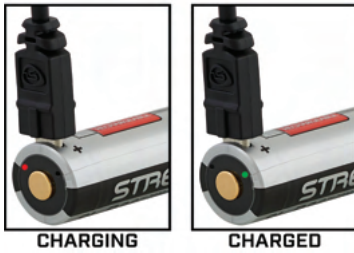

Charge indicators over each battery slot
Red = charging, Green = charged

Charge bays securely hold batteries in place - ideal for mounting on trucks

Features charge status indicator

CHARGING   **CHARGED**

Charge via USB source or use a bank charger for departmental use