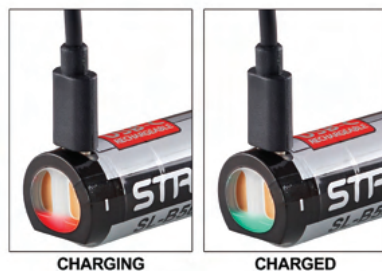

The high performance ProTac® 2.0 produces 2,000 lumens without sacrificing run time. Powered by the new SL-B50® battery pack that charges inside or outside of the light using a USB-C cord.

SL-B50® protected Li-Ion USB-rechargeable battery with on-board safety control. Recharges in 6 hours.

TEN-TAP® Programming: Choice of three operating modes: 1.) high/strobe/low; 2.) high only; 3.) low/medium/high
<ul style="list-style-type: none"> – High: 2,000 lumens; 262m beam; runs 2.5 hours – Medium: 570 lumens; 142m beam; runs 4.5 hours – Low: 100 lumens; 60m beam; runs 25 hours – Strobe run time: runs 4 hours, 25 minutes Regulated power output provides consistent performance
Anti-roll face cap; serialized for positive identification

Durable anodized machined aircraft aluminum construction IP67; dust-tight and waterproof to 1m for 30 minutes; 2m impact resistance tested
6.10" (155mm); 8.25 oz (234g)
Limited Lifetime Warranty Visit streamlight.com for full warranty information
#89000 - ProTac 2.0 - SL-B50® battery pack, USB-C cord & nylon holster - Box